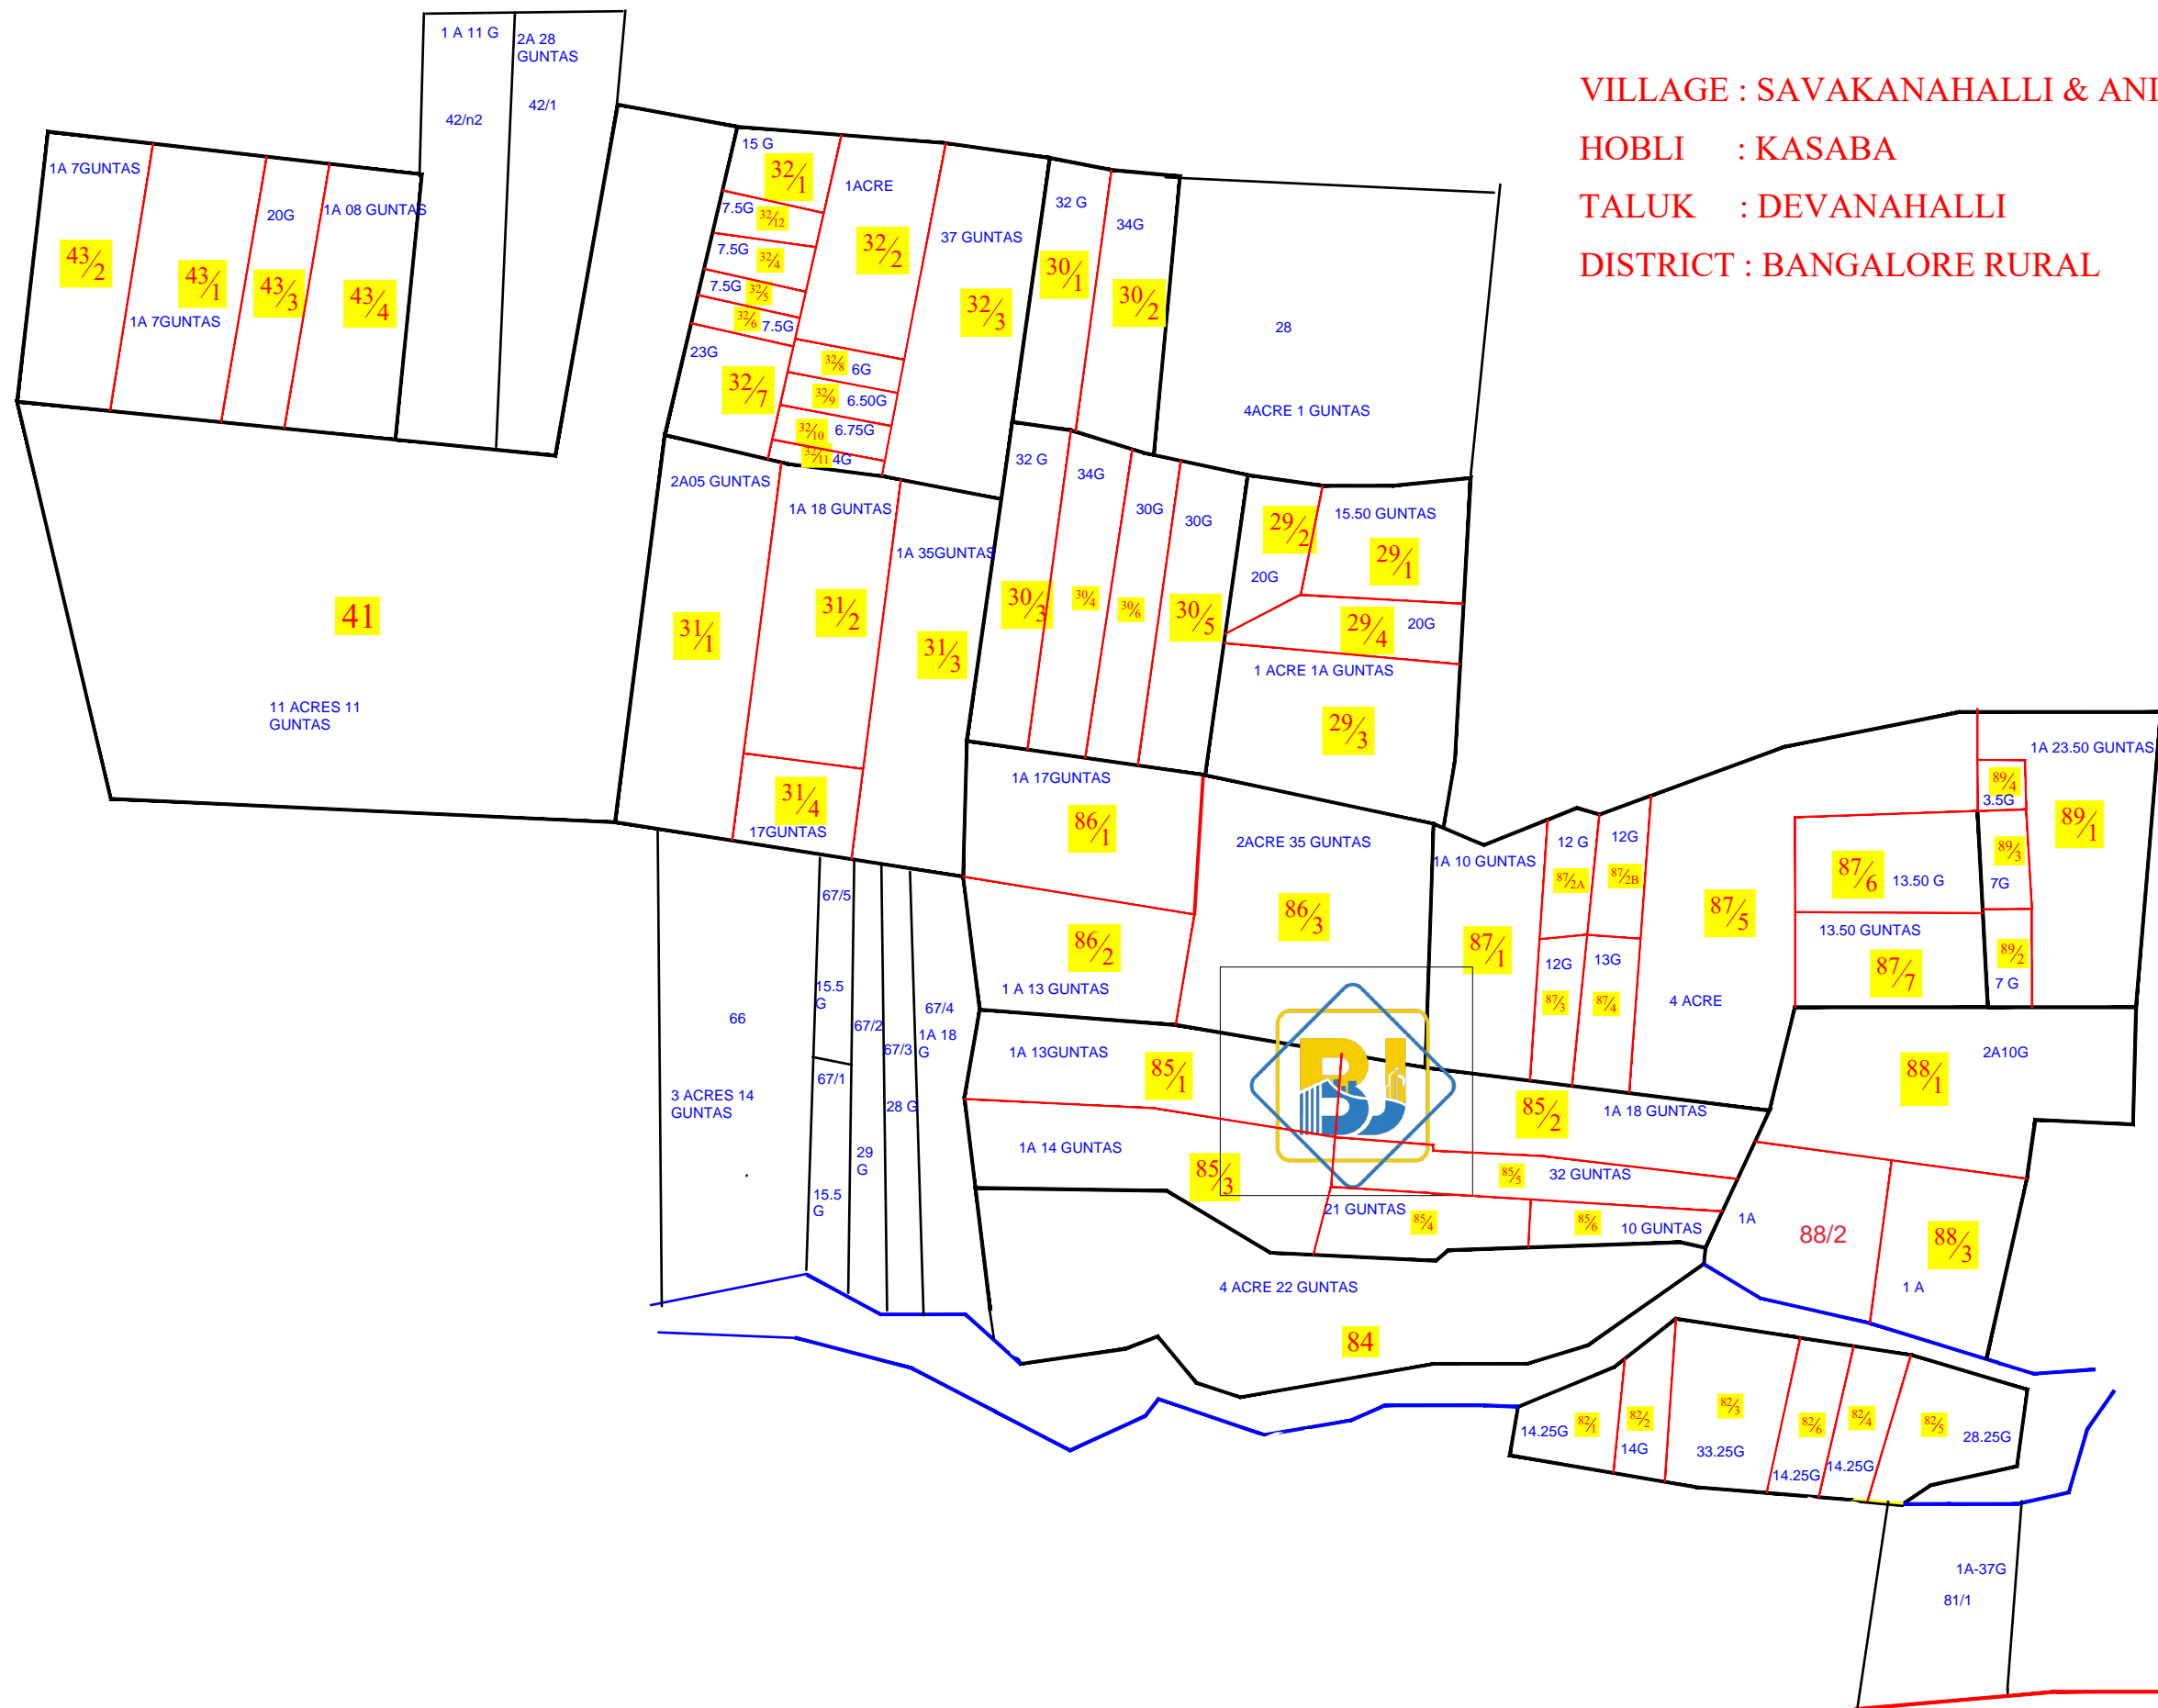

VILLAGE : SAVAKANAHALLI & ANIGHATTA

HOBLI : KASABA

TALUK : DEVANAHALLI

DISTRICT : BANGALORE RURAL

DABASPETE

262 FEET
ENTRANCE
STRR (NATIONAL EXPRESSWAY -07)

DEVANAHALLI