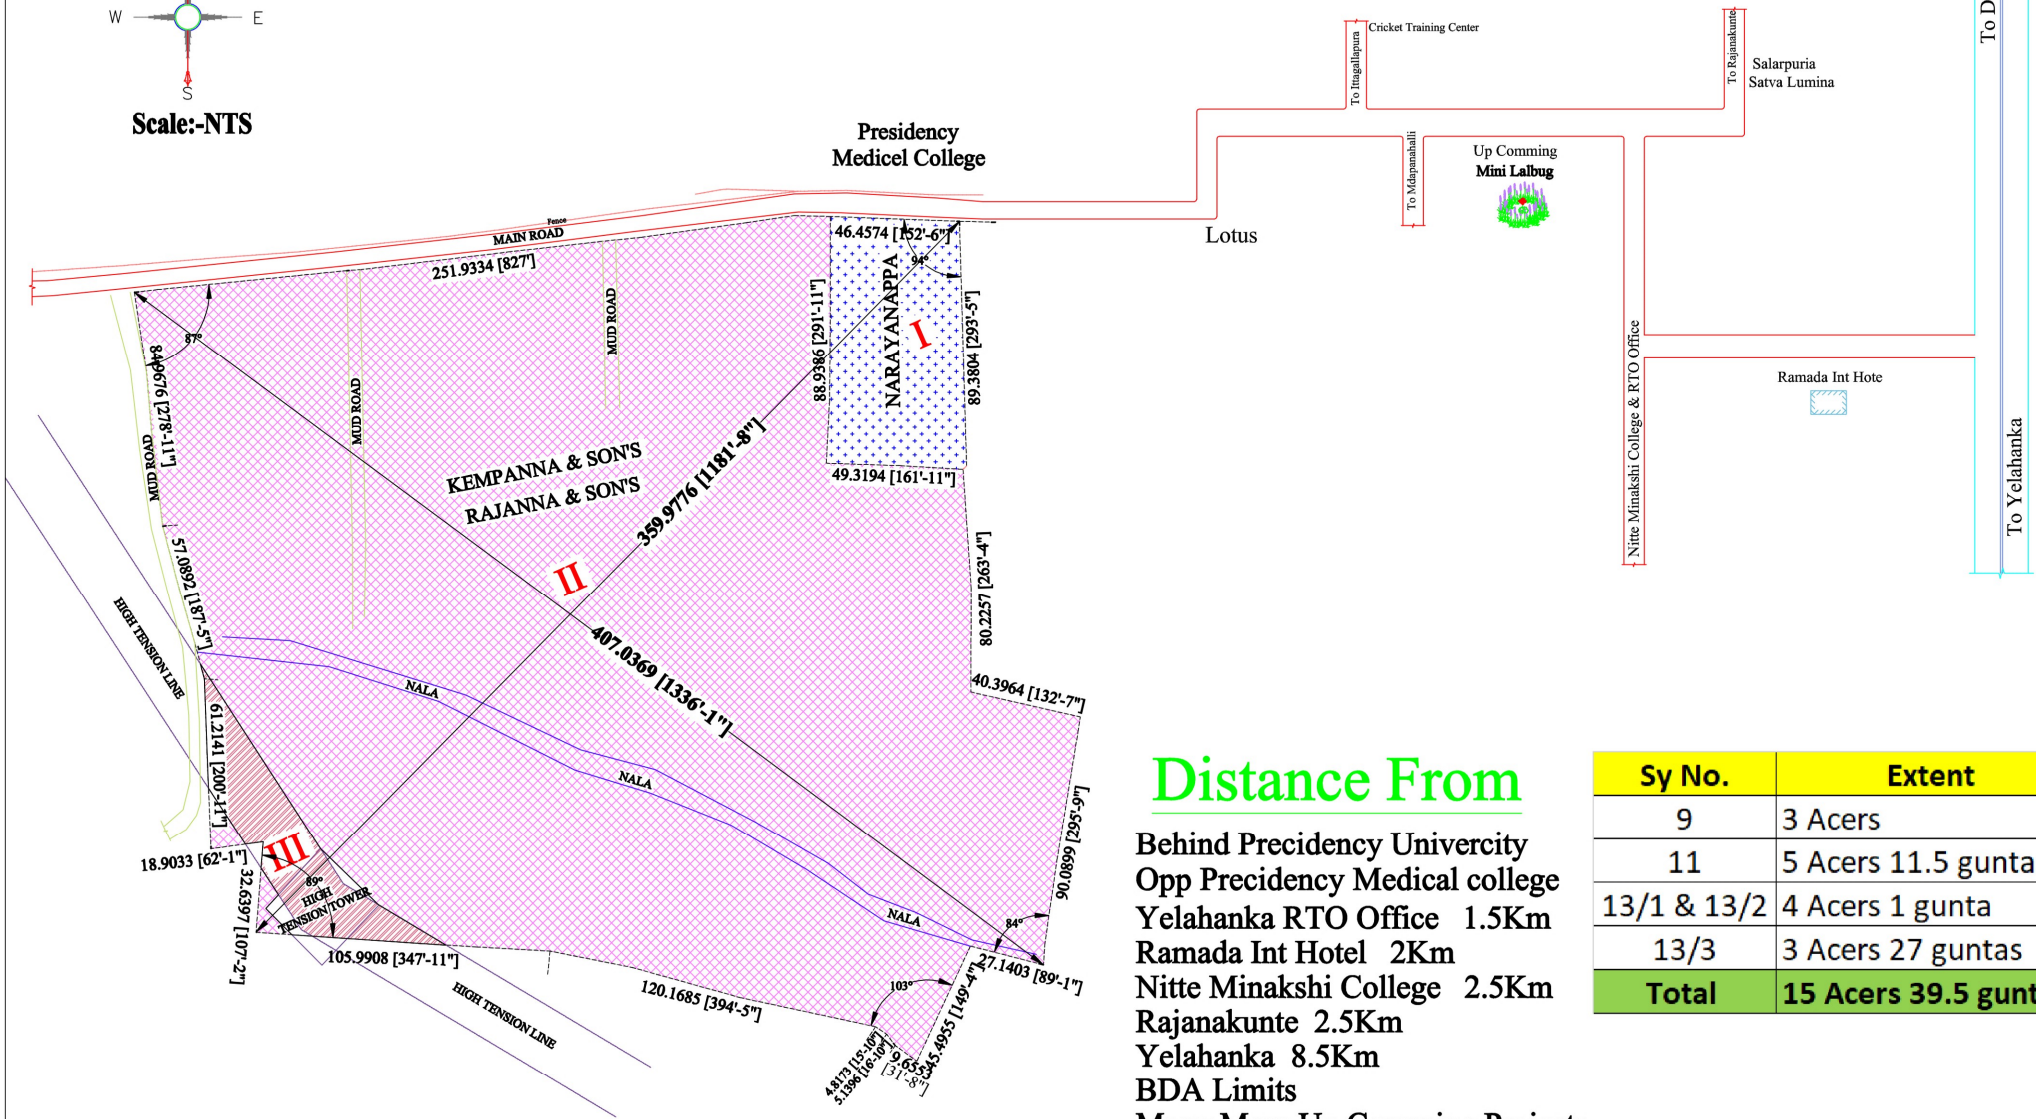

The Sketch Showing Of Topographical Survey Boundary Plan At Madappanahalli Village, Hesarugatta Hobli, Yelahanka Taluk.

Sy No:- 9,11 & 13

Distance From

- Behind Presidency University
- Opp Presidency Medical college
- Yelahanka RTO Office 1.5Km
- Ramada Int Hotel 2Km
- Nite Minakshi College 2.5Km
- Rajanakunte 2.5Km
- Yelahanka 8.5Km
- BDA Limits
- Many More Up Coming Projects

Sy No.	Extent
9	3 Acers
11	5 Acers 11.5 guntas
13/1 & 13/2	4 Acers 1 gunta
13/3	3 Acers 27 guntas
Total	15 Acers 39.5 guntas